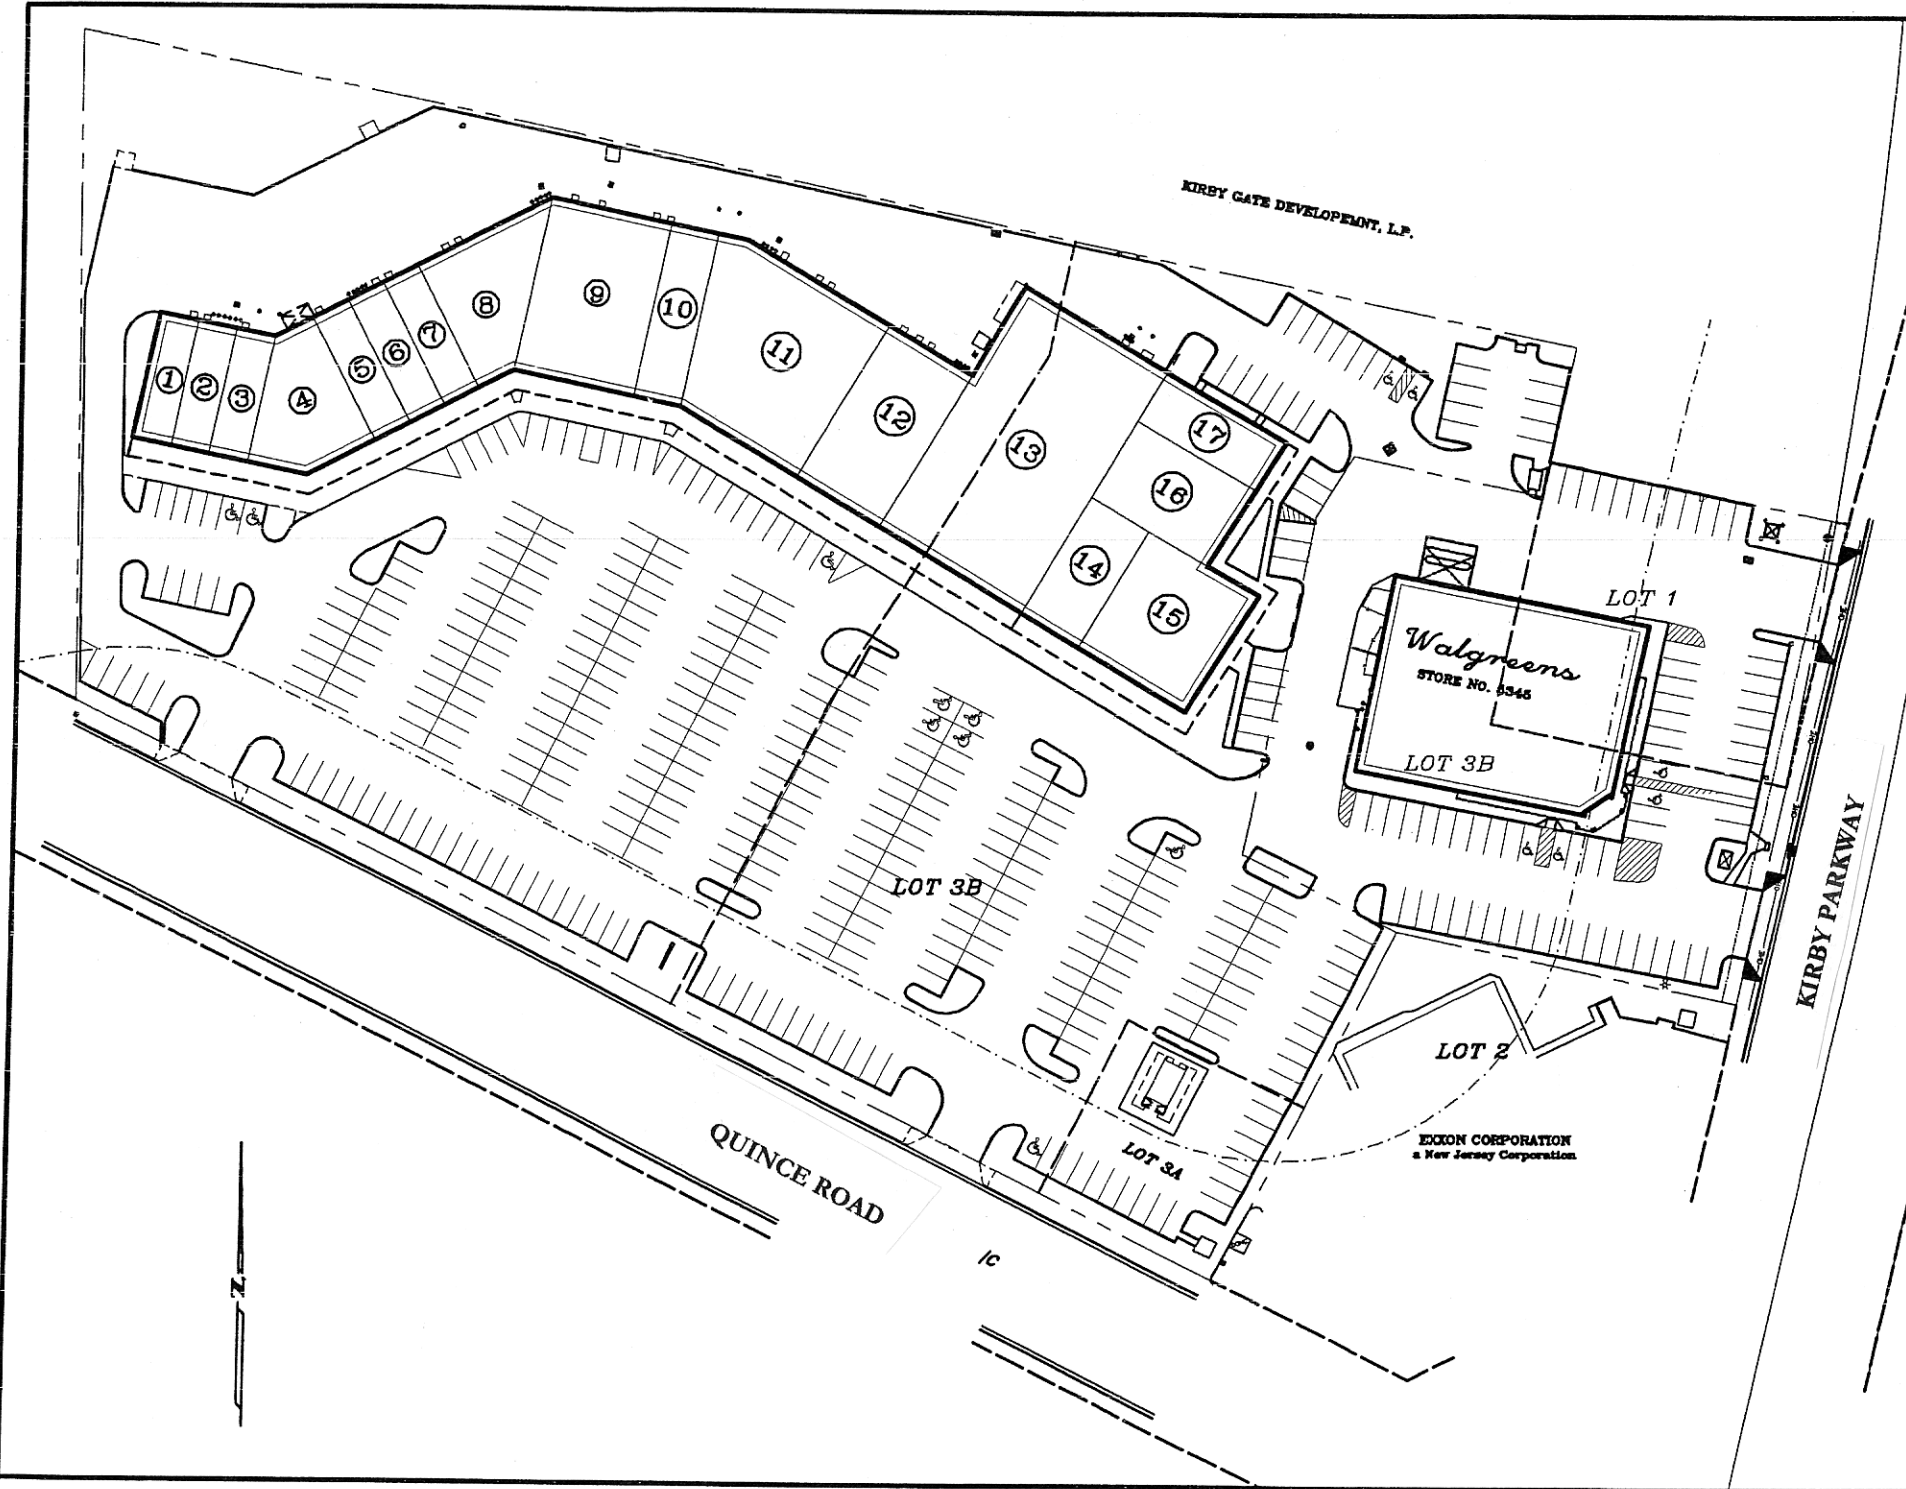

GILL PROPERTIES

**KIRBY GATE
SHOPPING CENTER**
KIRBY PARKWAY and QUINCE ROAD
MEMPHIS, TENNESSEE

KEY	TENANT	SQR FT
1	GOODWILL	1,300
2	DR. HOLLIMAN	1,300
3	**AVAILABLE**	1,300
4	MAYURI RESTAURANT	3,255
5	EXPERT NAILS	1,400
6	KIRBY OPTICAL	1,400
7	PIZZA HUT	1,400
8	KIRBY GATE ANIMAL HOSPITAL	2,050
9	**AVAILABLE**	5,400
10	FIRST RESERVE MORTGAGE	2,180
11	KIRBY LIQUORS & WINES	8,290
12	VERIZON WIRELESS	4,403
13	REEBOK	12,589
14	**AVAILABLE**	2,450
15	SHAPPLEY SEW & VAC	4,520
16	HOWMEDICA	3,710
17	MULLINS KARATE	1,575

SCALE
1" = 100'